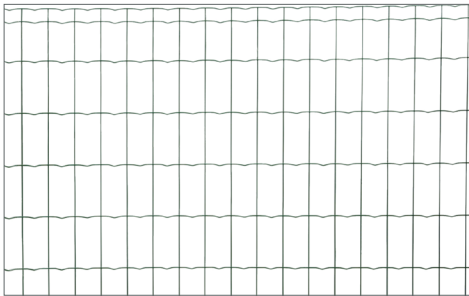

Product detail