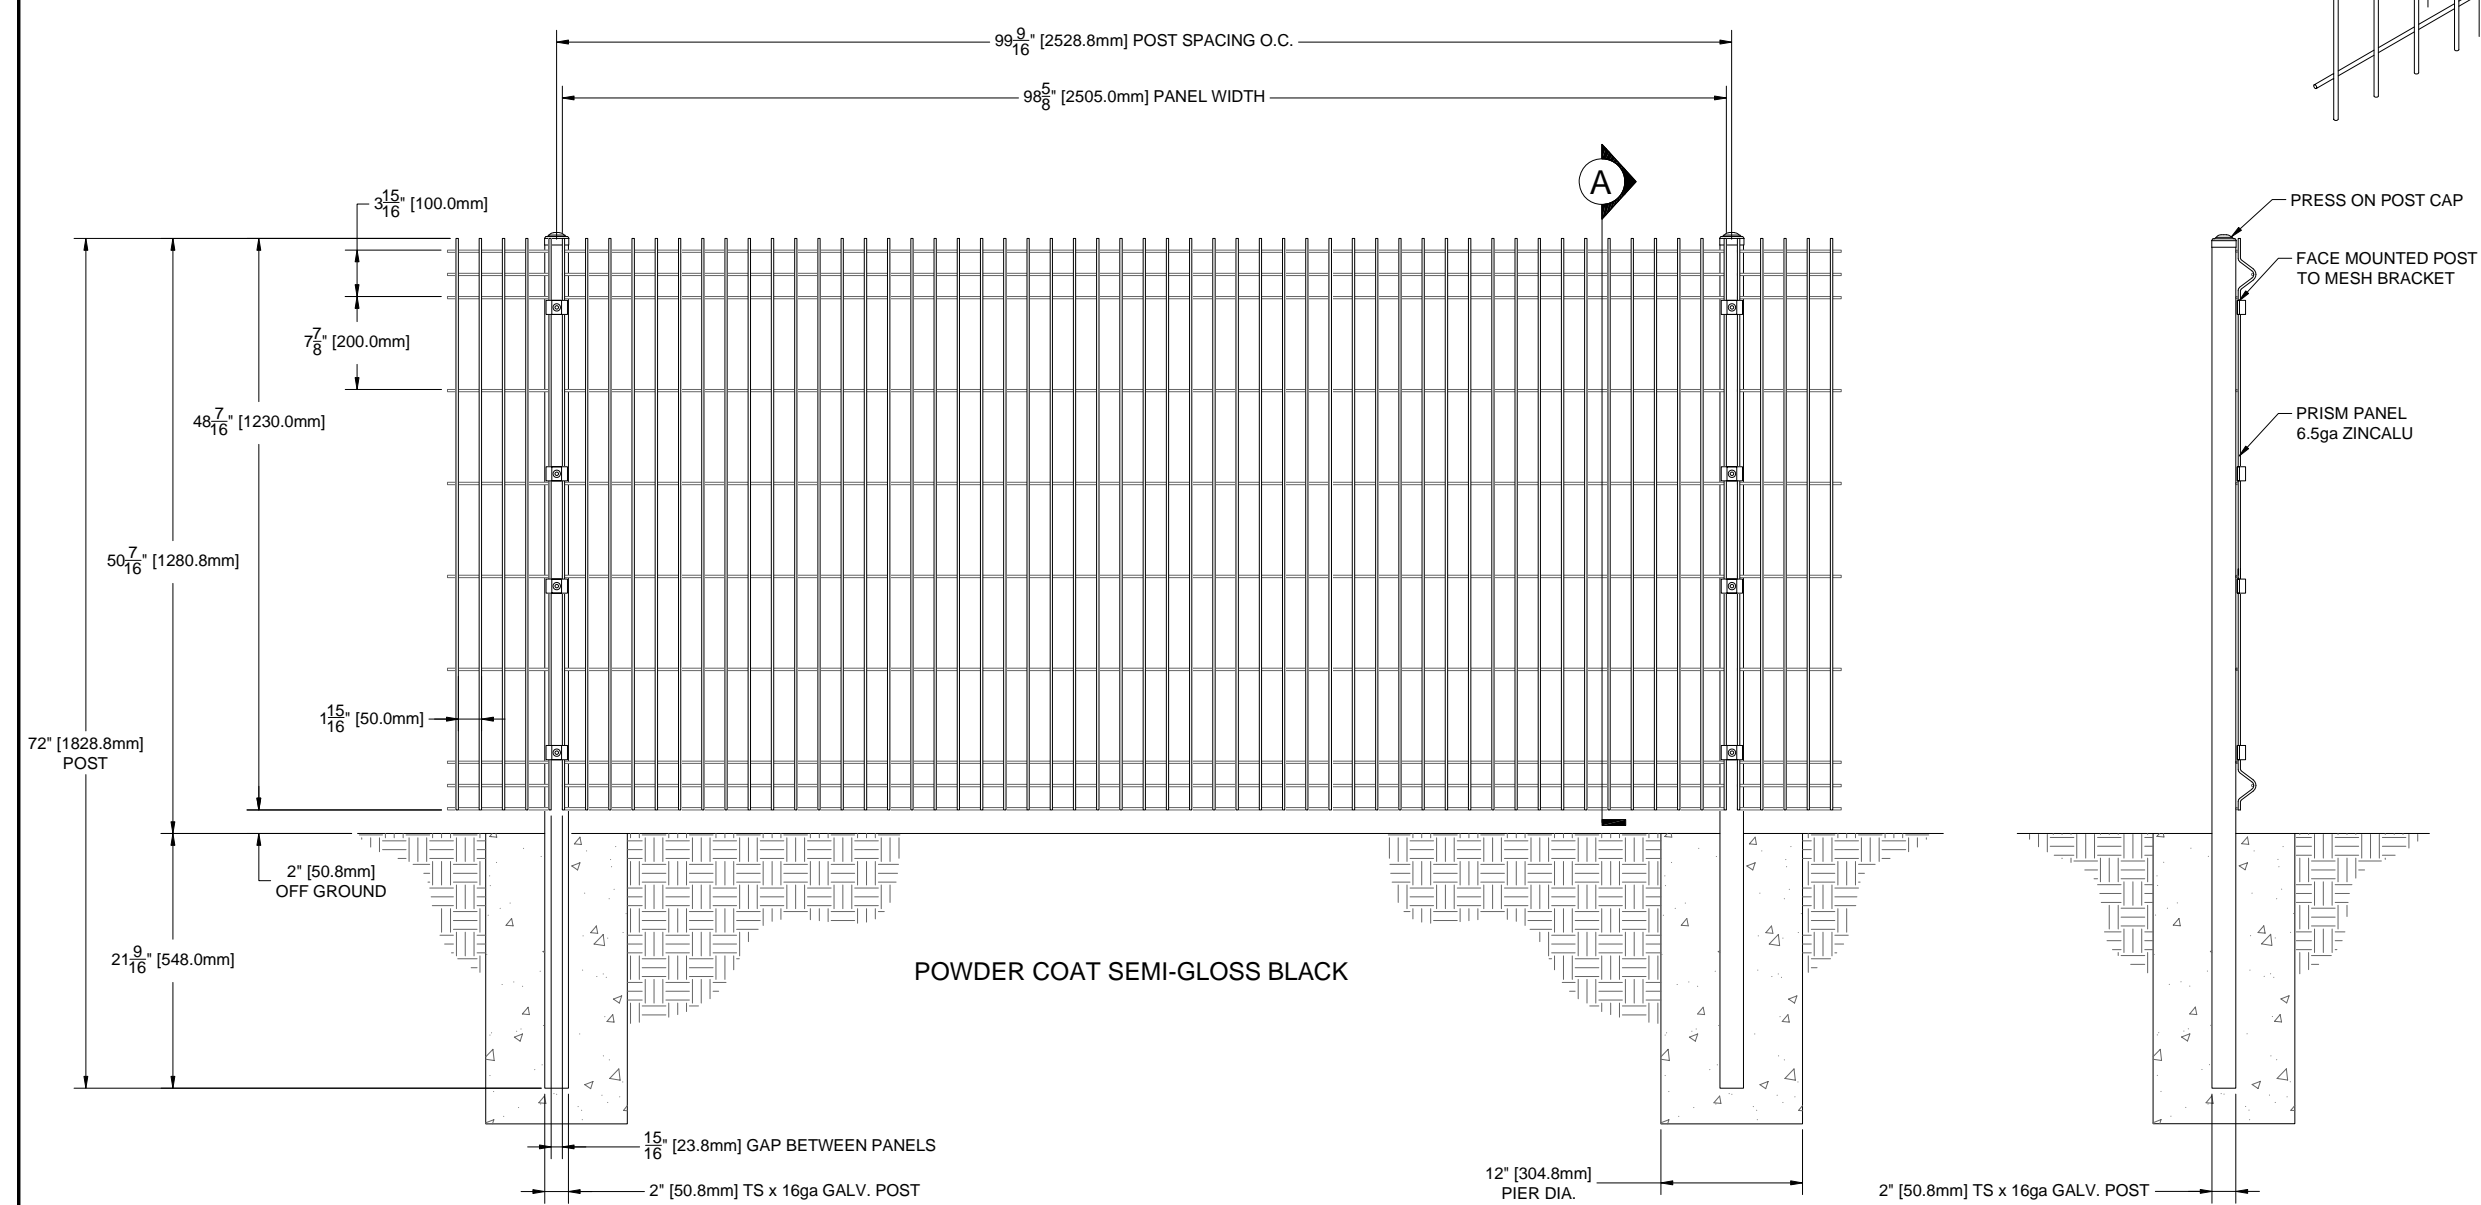

BETAFENCE
MANUFACTURED BY PAYNE
USA

Main: 972-878-7000 Fax: 972-878-4703
 3309 S. I-45 ENNIS, TX 75119
 www.BetafenceUSA.com

1 8'W x 4'H PANEL ELEVATION
 SCALE: NTS

A 8'W x 4'H PANEL SECTION
 SCALE: NTS

8'W x 4'H STANDARD
 PRISM PANEL
 TYPICAL ELEVATION

VIEW:	MULTI	
SCALE:	NTS	
DRAWN BY:	JGS	
CHECKED BY:		
APPROVED BY:		
DATE:	22-MAR-10	
FILE:	8'W x 2'H Prism.dwg	
REV	DATE	DRAFTER
1	09-APR-10	JGS

PROJECT NAME:	SALES ORDER	SOXXXXX
CITY, STATE:	STORE #	XXXX
CUSTOMER NAME:		
CUSTOMER:		