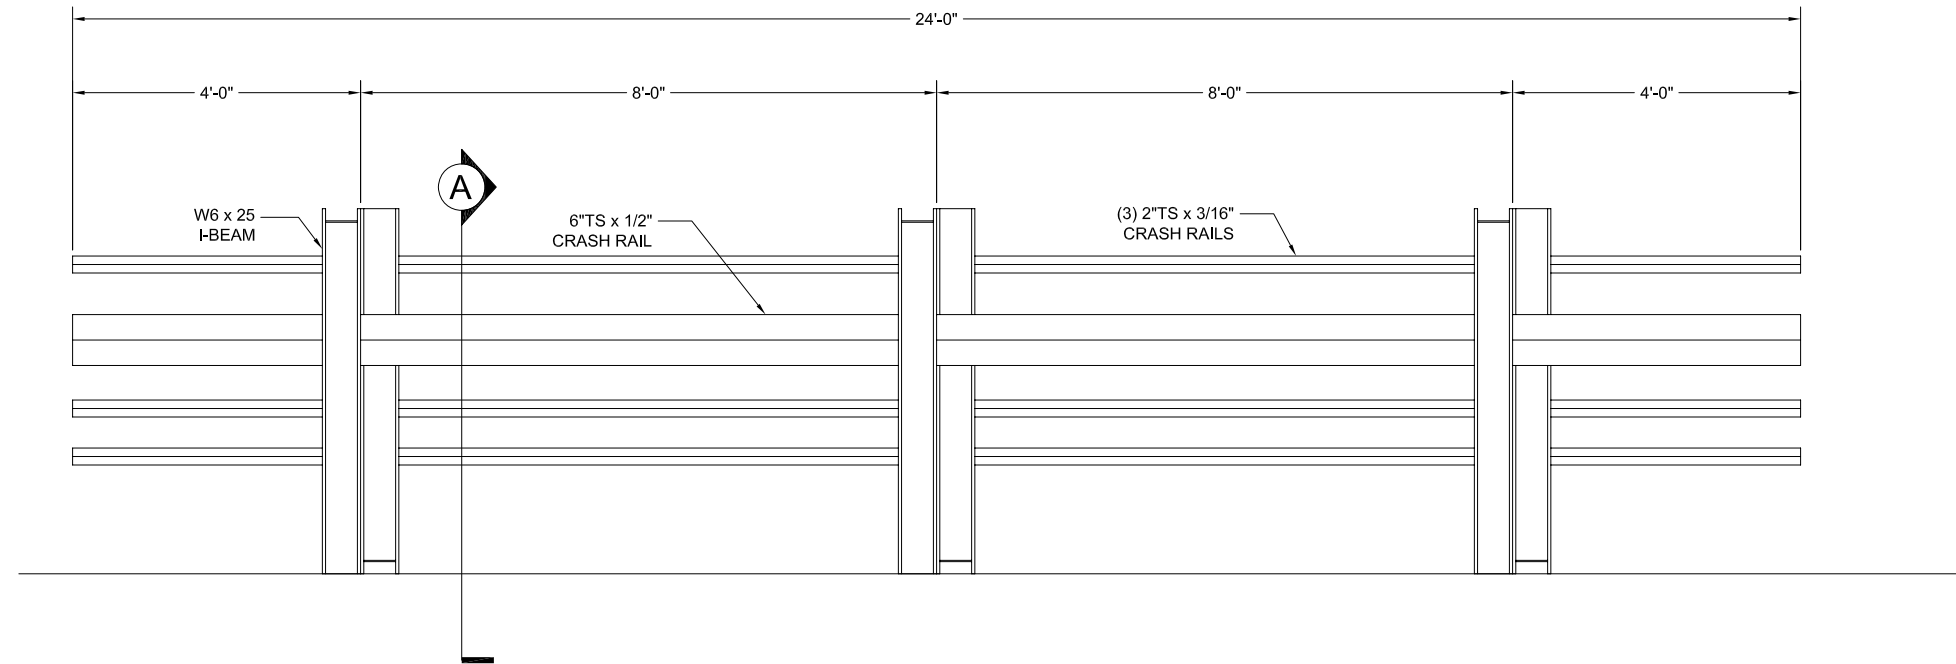

B NORMANDY SECTION
SCALE: NTS

2 NORMANDY ELEVATION
SCALE: NTS

A NORMANDY SECTION
SCALE: NTS

1 NORMANDY ELEVATION
SCALE: NTS

BETA FENCE USA
MANUFACTURED BY PAYNE

Main: 972-878-7000 Fax: 214-877-4552
3309 S. I-45 ENNIS, TX 75119
www.BetaFenceUSA.com