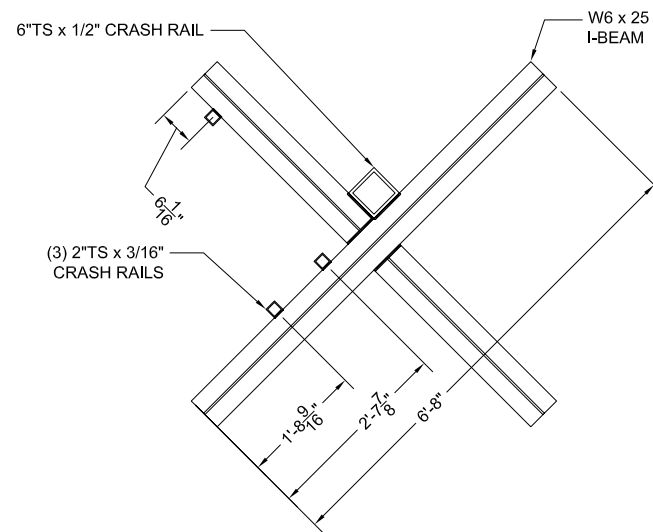

B NORMANDY SECTION
SCALE: NTS

2 NORMANDY ELEVATION
SCALE: NTS

A NORMANDY SECTION
SCALE: NTS

1 NORMANDY ELEVATION
SCALE: NTS

BETA FENCE USA
MANUFACTURED BY PAYNE

Main: 972-878-7000 Fax: 214-877-4552
3309 S. I-45 ENNIS, TX 75119
www.BetaFenceUSA.com