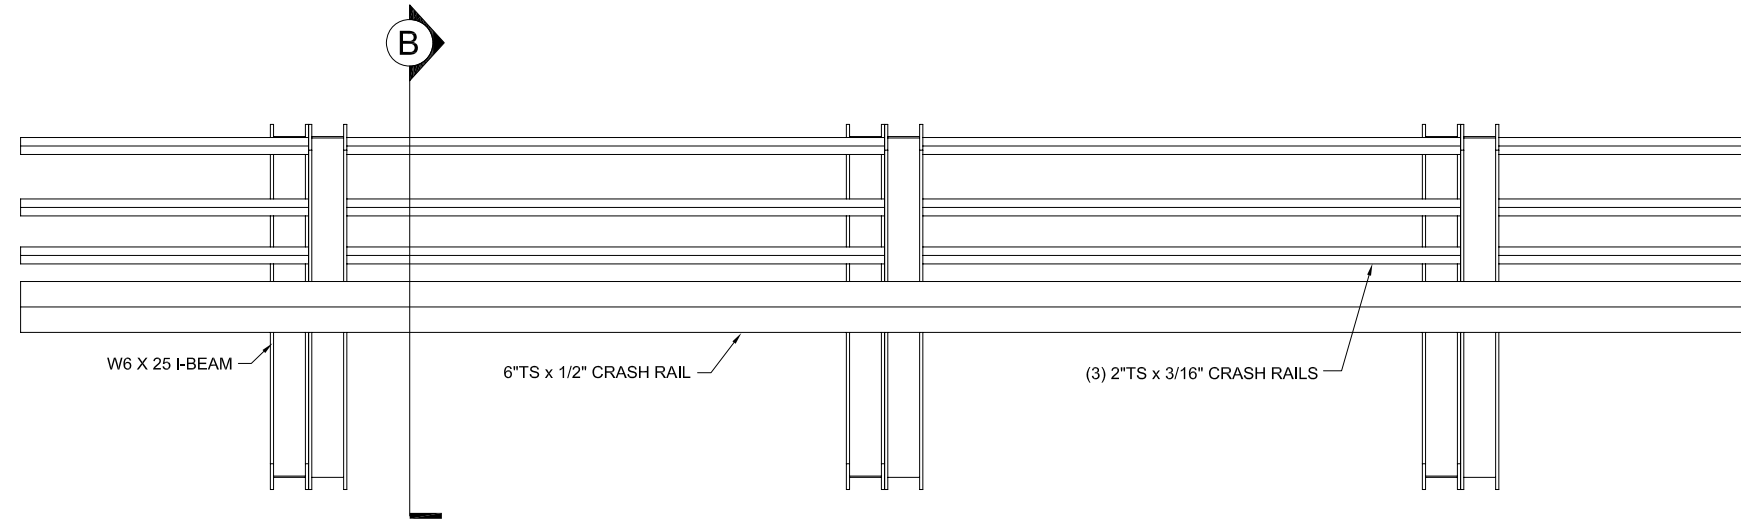

B NORMANDY SECTION
SCALE: NTS

2 NORMANDY ELEVATION
SCALE: NTS

A NORMANDY SECTION
SCALE: NTS

1 NORMANDY ELEVATION
SCALE: NTS

BETA FENCE USA
MANUFACTURED BY PAYNE

Main: 972-878-7000 Fax: 214-877-4552
3309 S. I-45 ENNIS, TX 75119
www.BetaFenceUSA.com