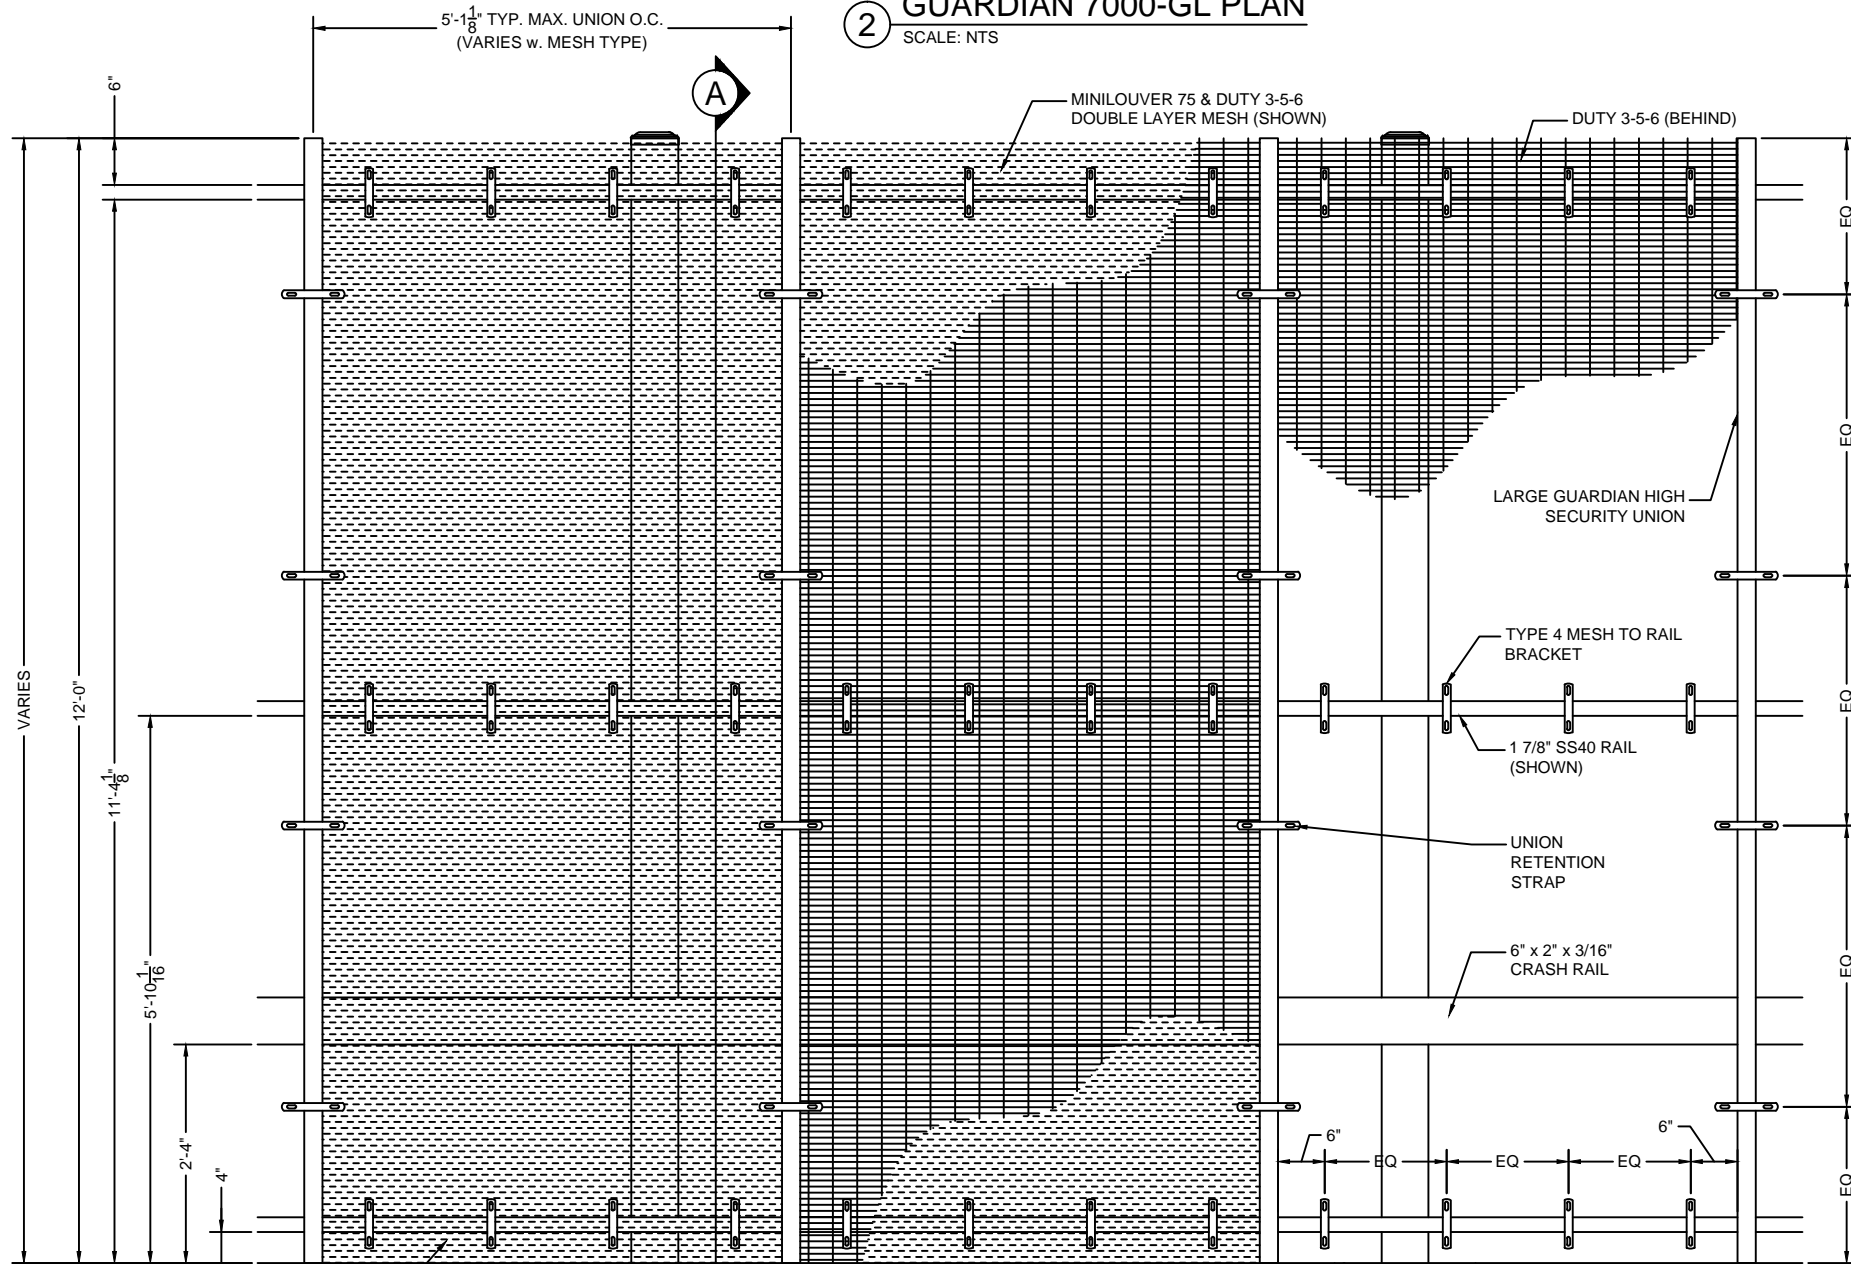

2 GUARDIAN 7000-GL PLAN
SCALE: NTS

1 GUARDIAN 7000-GL ELEVATION
SCALE: NTS

A GUARDIAN 7000-GL SECTION
SCALE: NTS

BETA FENCE USA

Main: 972-878-7000 Fax: 214-877-4552
3309 S. I-45 ENNIS, TX 75119
www.BetafenceUSA.com

GUARDIAN 7000-GL

VIEW:	MULTI
SCALE:	NTS
DRAWN BY:	XXXX
CHECKED BY:	XXXX
APPROVED BY:	XXXX
DATE:	XX-XXX-XX
FILE:	Guardian7000-GL.dwg
REV	DATE DRAFTER

PROJECT NAME:	SALES ORDER	STORE #
CUSTOMER:		

SHEET 1 OF 1