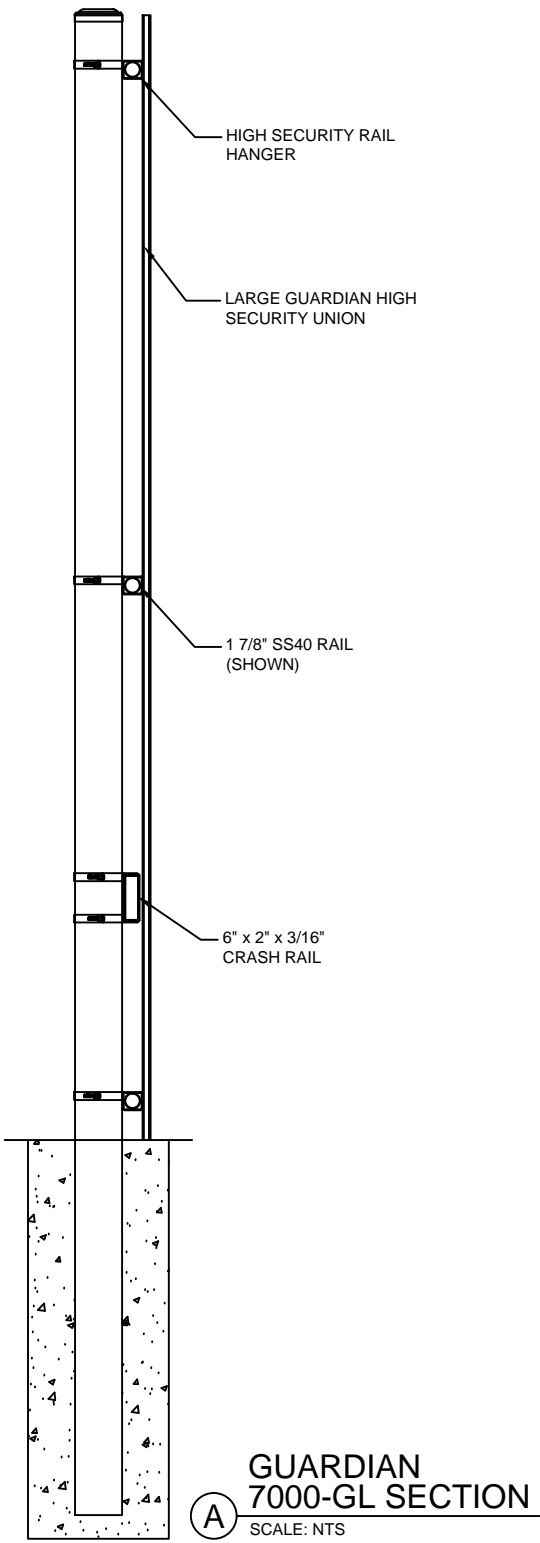

2 GUARDIAN 7000-GL PLAN
SCALE: NTS

1 GUARDIAN 7000-GL ELEVATION
SCALE: NTS

A GUARDIAN 7000-GL SECTION
SCALE: NTS

BETA FENCE USA

Main: 972-878-7000 Fax: 214-877-4552
3309 S. I-45 ENNIS, TX 75119
www.BetafenceUSA.com

GUARDIAN 7000-GL

VIEW:	MULTI
SCALE:	NTS
DRAWN BY:	XXXX
CHECKED BY:	XXXX
APPROVED BY:	XXXX
DATE:	XX-XXX-XX
FILE:	Guardian7000-GL.dwg
REV	DATE DRAFTER

PROJECT NAME:	SALES ORDER	STORE #
CUSTOMER:		

SHEET 1 OF 1